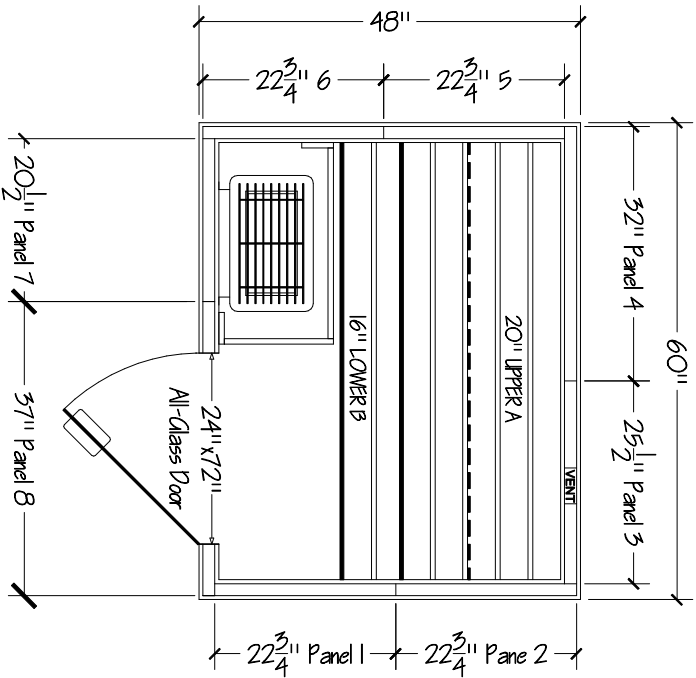

# Saunatac

DRAWING #  
**PB45-C**

INVOICE #  
SCALE: 1/2" = 1'

COMPANY:  
JOB NAME:  
WOOD TYPE: 6" Cedar  
ROOM HEIGHT: 84"

SHOP USE ONLY  
Base: 47" x 59"  
Outer T&G: 39 @ 82.25"  
Inner T&G: 36 @ 79.75"  
Ceiling T&G: 12 @ 46.75"