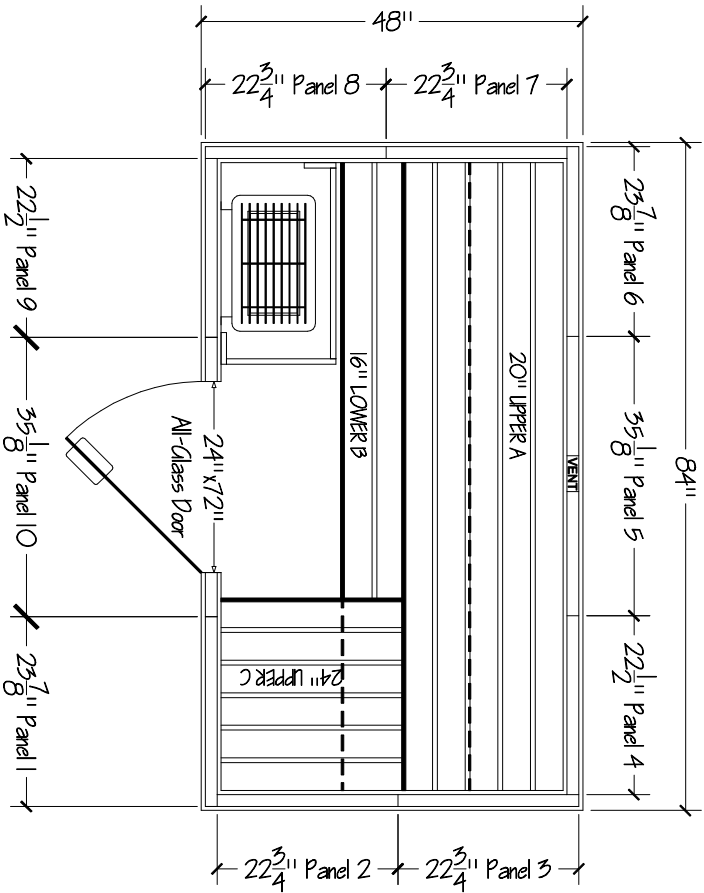

Saunatac

DRAWING #
PB47-C

INVOICE #

SCALE: 1/2" = 1'

COMPANY:
JOB NAME:

WOOD TYPE: 6" Cedar

ROOM HEIGHT: 84"

SHOP USE ONLY

Base: 47" x 83"

Outer T&G: 49 @ 82.25"

Inner T&G: 46 @ 79.75"

Ceiling T&G: 17 @ 46.75"

Please note walls with plywood exterior

panel-built/modular sauna