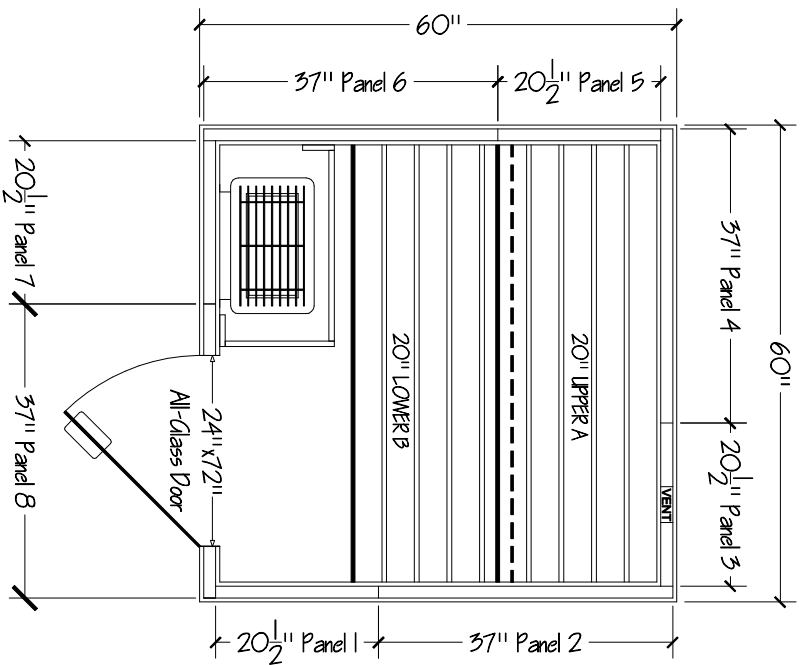

Saunatac

DRAWING #
PB55-C

INVOICE #

SCALE: 1/2" = 1'

COMPANY:
JOB NAME:

WOOD TYPE: 6" Cedar

ROOM HEIGHT: 84"

SHOP USE ONLY

Base Dimensions: 59" x 59"

Outer T&G: 44 @ 82.25"

Inner T&G: 41 @ 79.75"

Ceiling T&G: 12 @ 58.75"

Please note walls with plywood exterior

panel-built/modular sauna