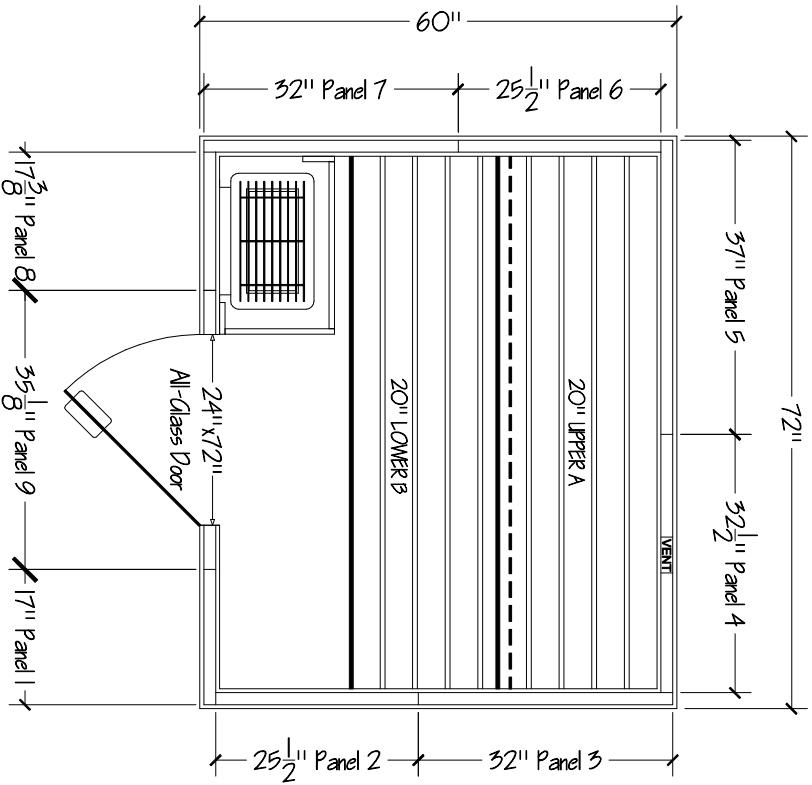

Saunatac

DRAWING #
PB56-C

INVOICE #
SCALE: 1/2" = 1'

COMPANY:
JOB NAME:
WOOD TYPE: 6" Cedar
ROOM HEIGHT: 84"

SHOP USE ONLY
Base Dimensions: 59" x 71"
Outer T&G: 49 @ 82.25"
Inner T&G: 46 @ 79.75"
Ceiling T&G: 14 @ 58.75"

Please note walls with plywood exterior

panel-built/modular sauna