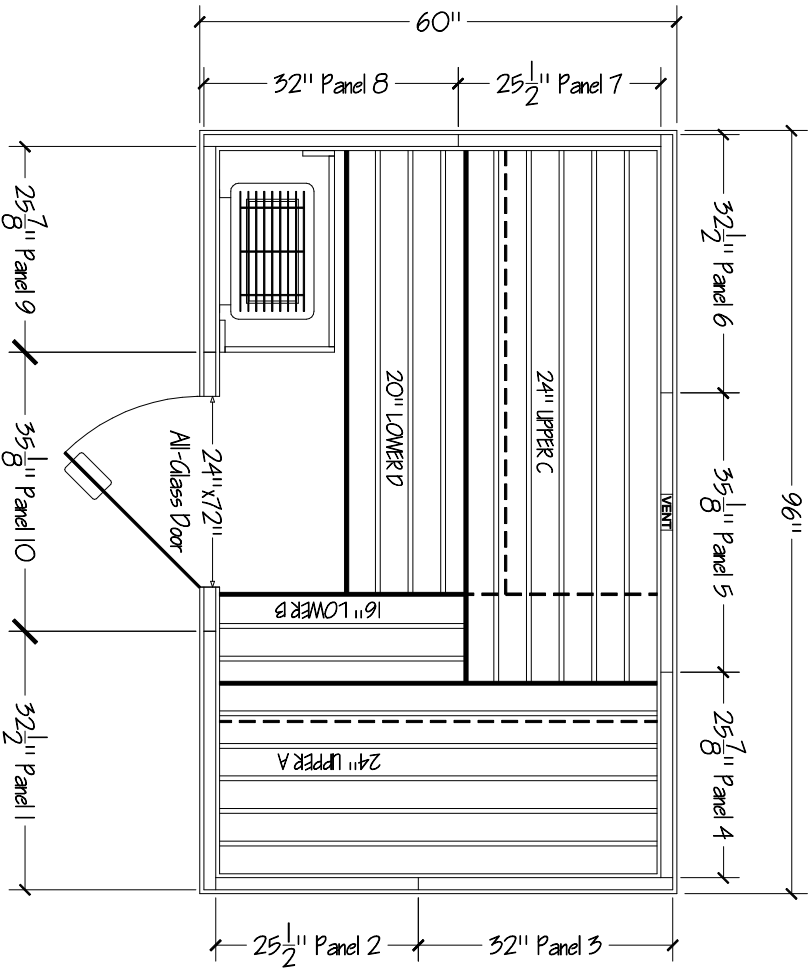

# Saunatac

DRAWING #  
**PB58-C**

INVOICE #

SCALE: 1/2" = 1'

COMPANY:  
JOB NAME:

WOOD TYPE: 6" Cedar

ROOM HEIGHT: 84"

**SHOP USE ONLY**

Base Dimensions: 59" x 95"

Outer T&G: 58 @ 82.25"

Inner T&G: 55 @ 79.75"

Ceiling T&G: 19 @ 58.75"

Please note walls with plywood exterior

**panel-built/modular sauna**