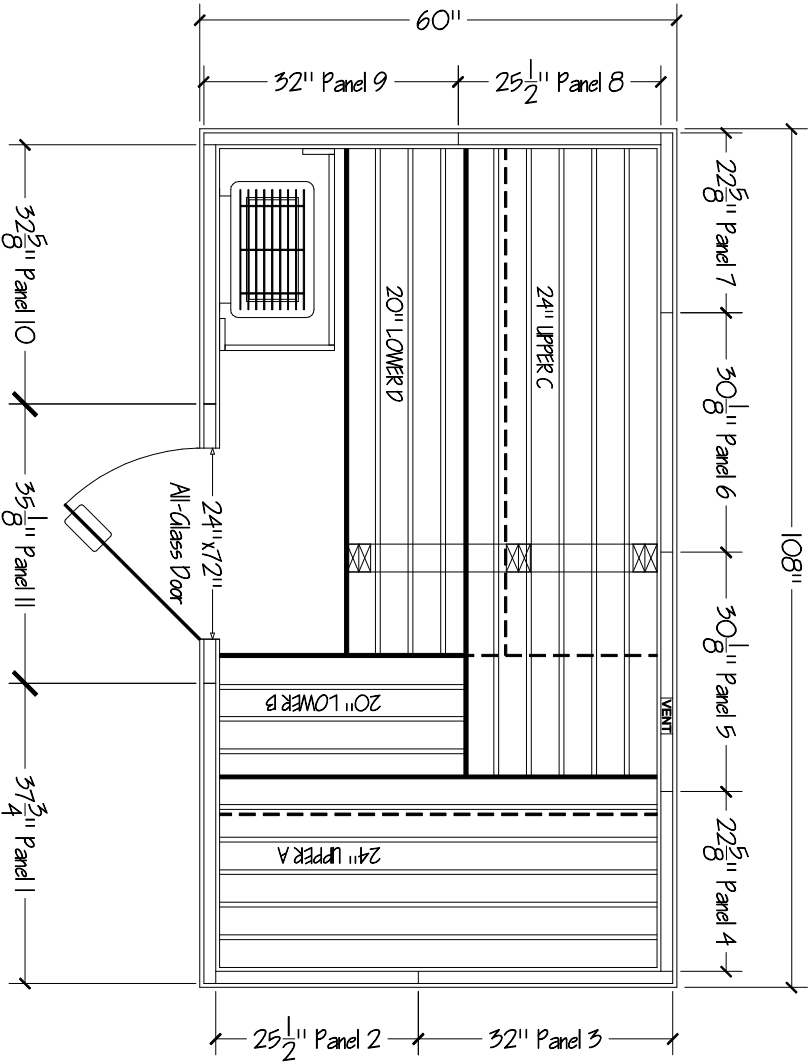

Saunatac

DRAWING #
PB59-C

INVOICE #

SCALE: 1/2" = 1'

COMPANY:
JOB NAME:

WOOD TYPE: 6" Cedar

ROOM HEIGHT: 84"

SHOP USE ONLY

Base Dimensions: 59" x 107"

Outer T&G: 63 @ 82.25"

Inner T&G: 60 @ 79.75"

Ceiling T&G: 21 @ 58.75"

Please note walls with plywood exterior

panel-built/modular sauna