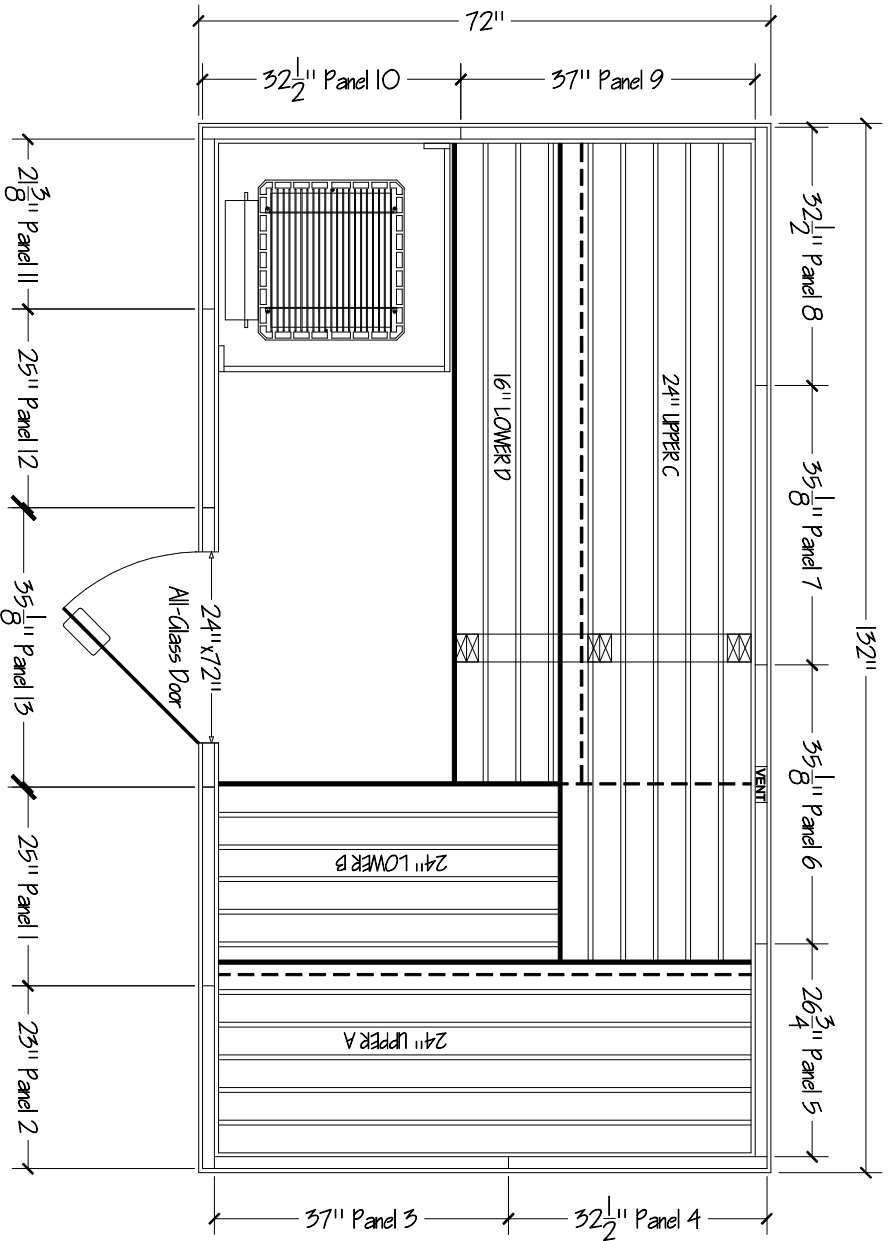

Saunatac

DRAWING #

PB611-C

INVOICE #

SCALE: 1/2" = 1'

COMPANY:
JOB NAME:

WOOD TYPE: 6" Cedar

ROOM HEIGHT: 84"

SHOP USE ONLY

Base Dimensions: 71" x 131"

Outer T&G: 77 @ 82.25"

Inner T&G: 74 @ 79.75"

Ceiling T&G: 26 @ 70.75"

Please note walls with plywood exterior

panel-built/modular sauna