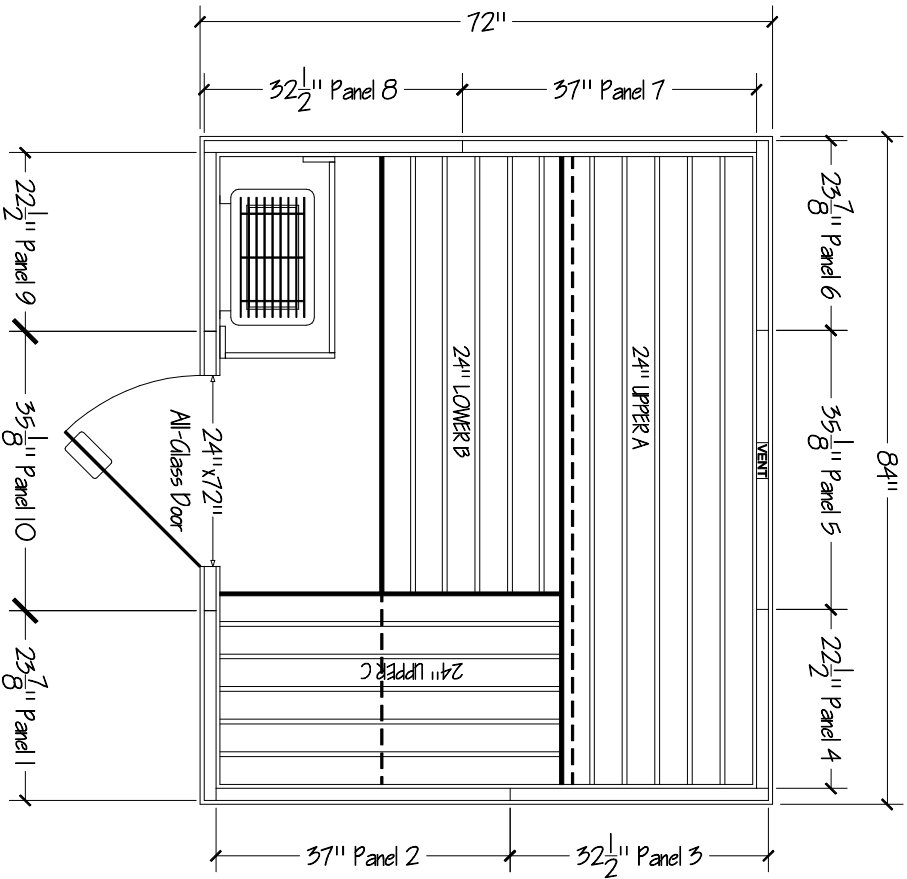

Saunatac

DRAWING #
PB67-C

INVOICE #
SCALE: 1/2" = 1'

COMPANY:
JOB NAME:
WOOD TYPE: 6" Cedar
ROOM HEIGHT: 84"

SHOP USE ONLY
Base Dimensions: 71" x 83"
Outer T&G: 58 @ 82.25"
Inner T&G: 55 @ 79.75"
Ceiling T&G: 17 @ 70.75"

Please note walls with plywood exterior

panel-built/modular sauna