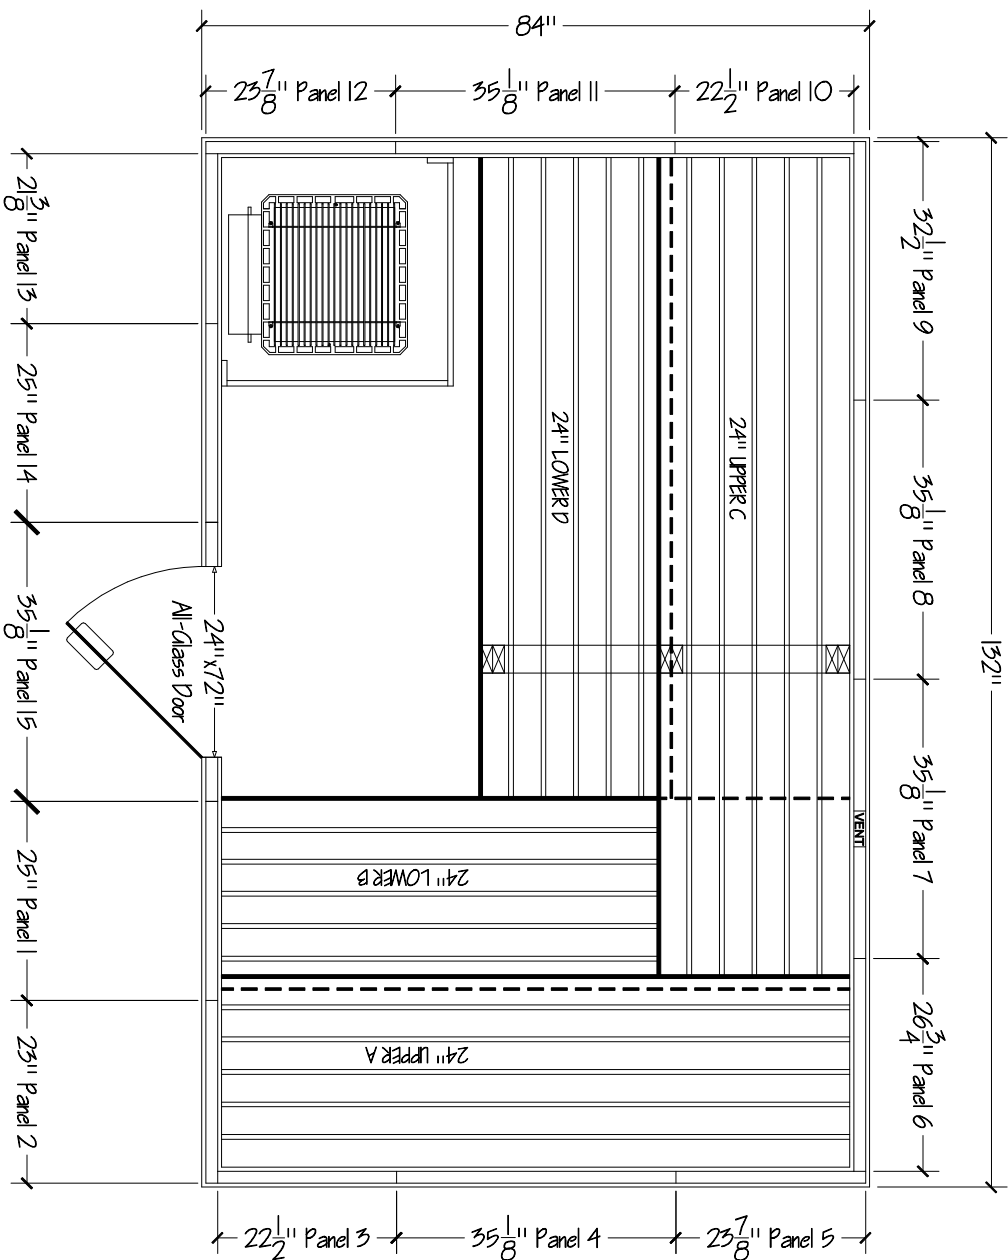

Saunatec

DRAWING #

PB711-C

INVOICE #

SCALE: 1/2" = 1'

COMPANY:
JOB NAME:

WOOD TYPE: 6" Cedar

ROOM HEIGHT: 84"

SHOP USE ONLY

Base Dimensions: 83" x 131"

Outer T&G: 82 @ 82.25"

Inner T&G: 79 @ 79.75"

Ceiling T&G: 26 @ 82.75"

Please note walls with plywood exterior

panel-built/modular sauna