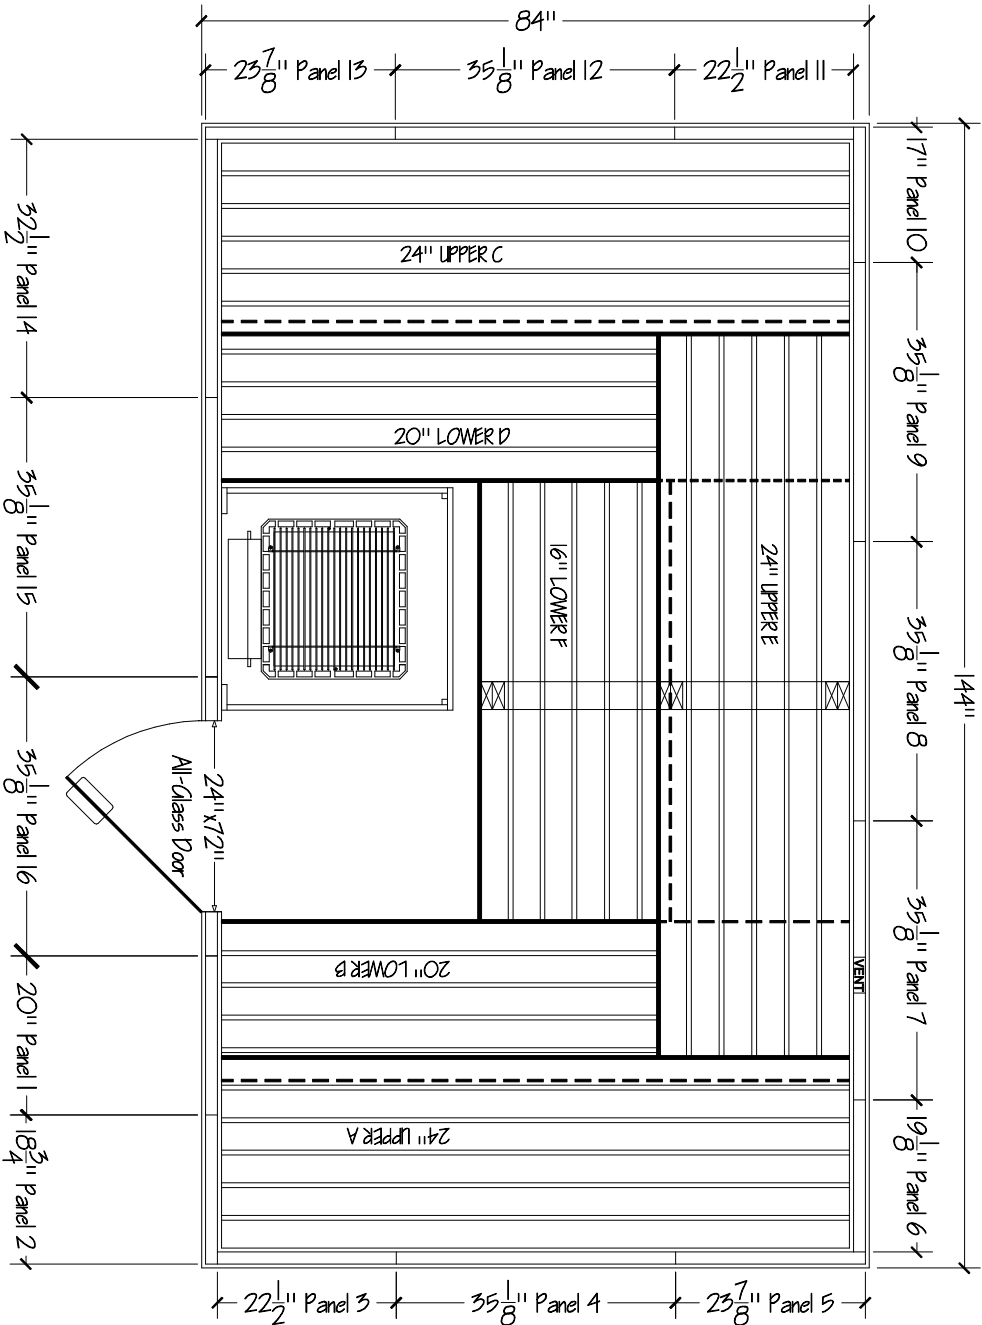

Saunatac

DRAWING #

PB712-C

INVOICE #

SCALE: 1/2" = 1'

COMPANY:
JOB NAME:

WOOD TYPE: 6" Cedar

ROOM HEIGHT: 84"

SHOP USE ONLY

Base Dimensions: 83" x 143"

Outer T&G: 87 @ 82.25"

Inner T&G: 84 @ 79.75"

Ceiling T&G: 29 @ 82.75"

Please note walls with plywood exterior

panel-built/modular sauna