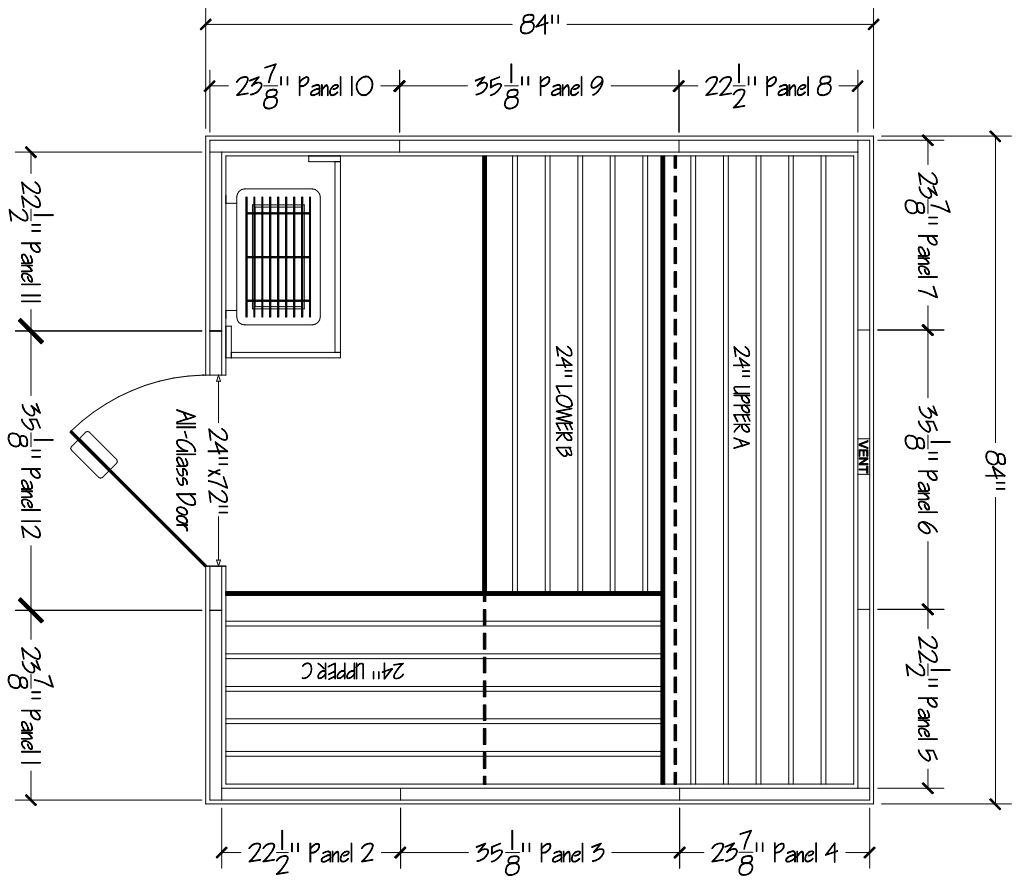

Saunatac

DRAWING #
PB77-C

INVOICE #

SCALE: 1/2" = 1'

COMPANY:
JOB NAME:

WOOD TYPE: 6" Cedar

ROOM HEIGHT: 84"

SHOP USE ONLY

Base Dimensions: 83" x 83"

Outer T&G: 63 @ 82.25"

Inner T&G: 60 @ 79.75"

Ceiling T&G: 17 @ 82.75"

Please note walls with plywood exterior

panel-built/modular sauna