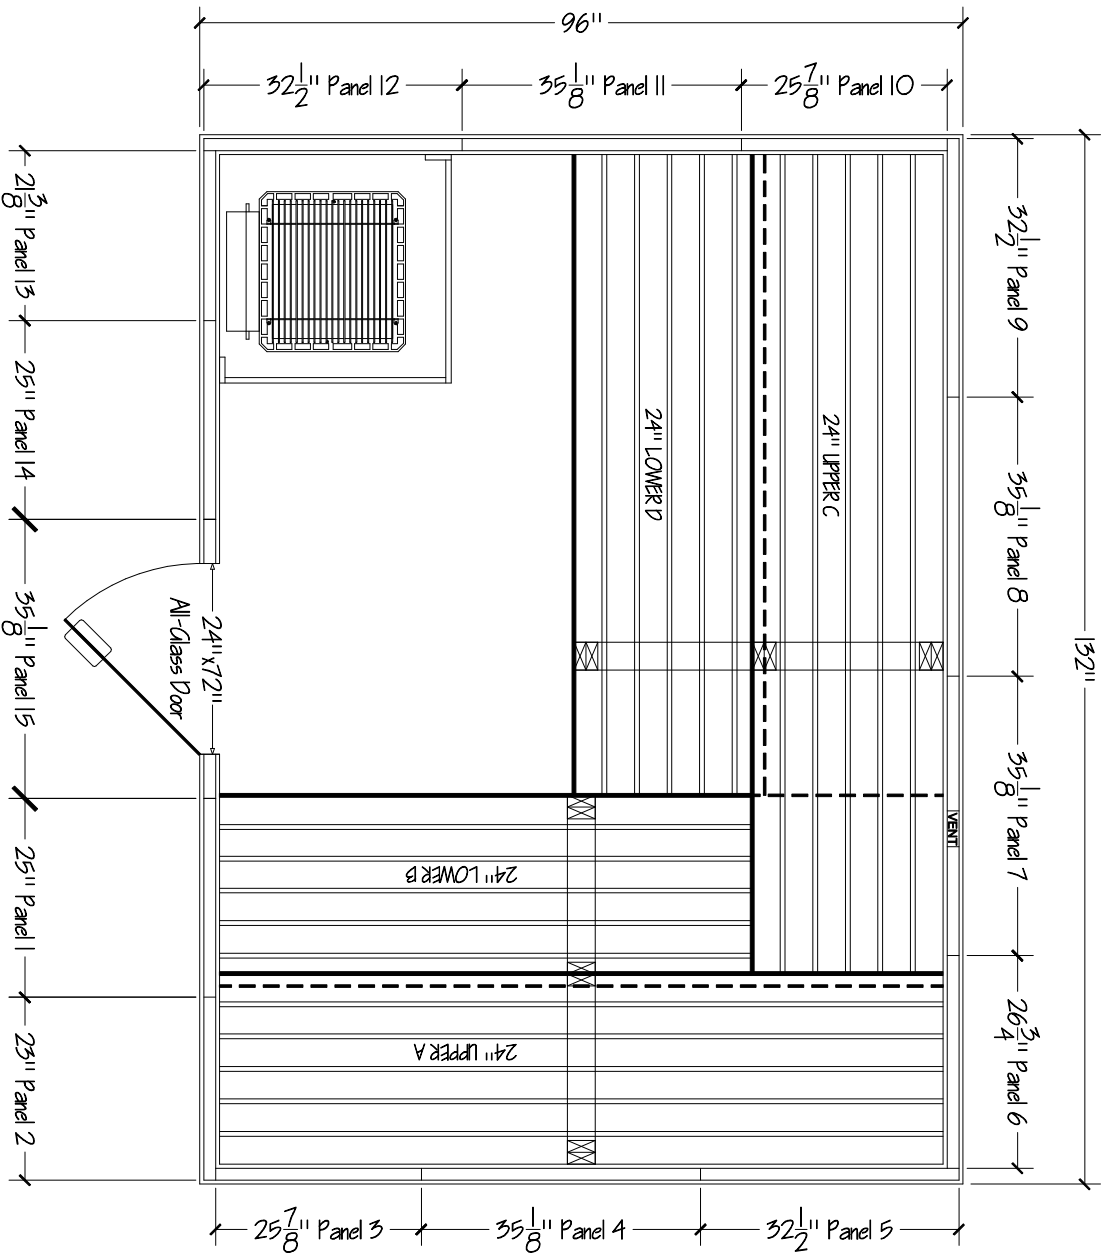

Saunatec

DRAWING #
PB811-C

INVOICE #

SCALE: 1/2" = 1'

COMPANY:
JOB NAME:

WOOD TYPE: 6" Cedar

ROOM HEIGHT: 84"

SHOP USE ONLY

Base Dimensions: 95" x 131"

Outer T&G: 87 @ 82.25"

Inner T&G: 84 @ 79.75"

Ceiling T&G: 26 @ 94.75"

Please note walls with plywood exterior

panel-built/modular sauna