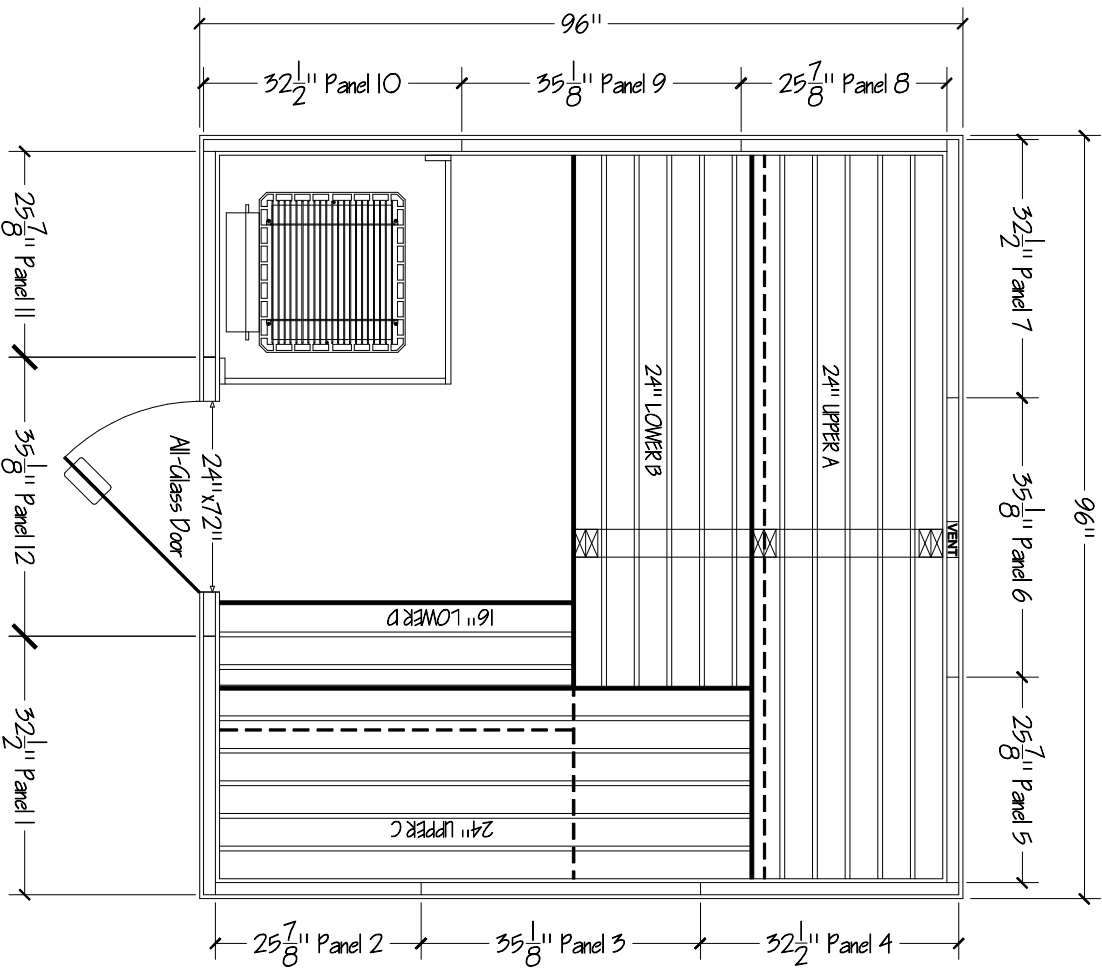

Saunatac

DRAWING #
PB88-C

INVOICE #

SCALE: 1/2" = 1'

COMPANY:
JOB NAME:

WOOD TYPE: 6" Cedar

ROOM HEIGHT: 84"

SHOP USE ONLY

Base Dimensions: 95" x 95"

Outer T&G: 73 @ 82.25"

Inner T&G: 71 @ 79.75"

Ceiling T&G: 19 @ 94.75"

Please note walls with plywood exterior

panel-built/modular sauna