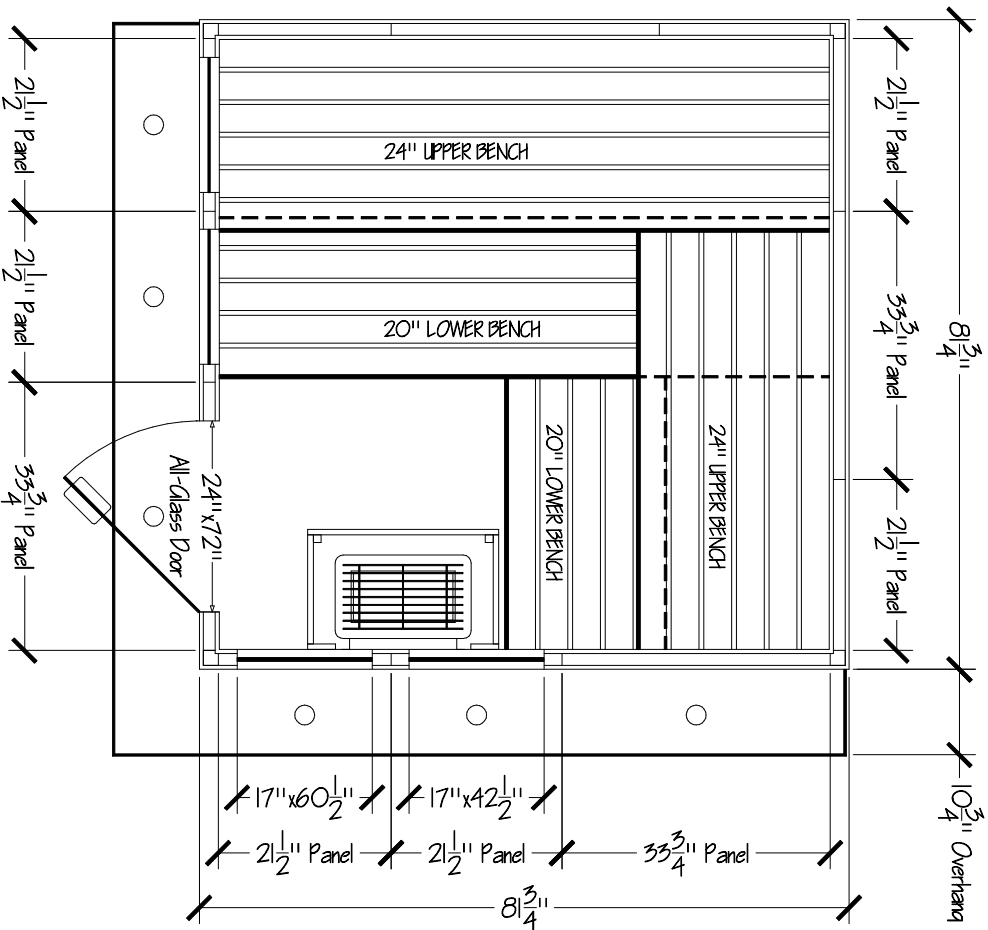

Saunatac

DRAWING #

Cascade

INVOICE #

SCALE: 1/2" = 1'

COMPANY:
JOB NAME:

WOOD TYPE: 1/2" x 4" Cedar

ROOM HEIGHT: 84"

CORNER POST DESIGN
STANDARD (corner posts)

Please note walls with plywood exterior

panel-built/modular sauna