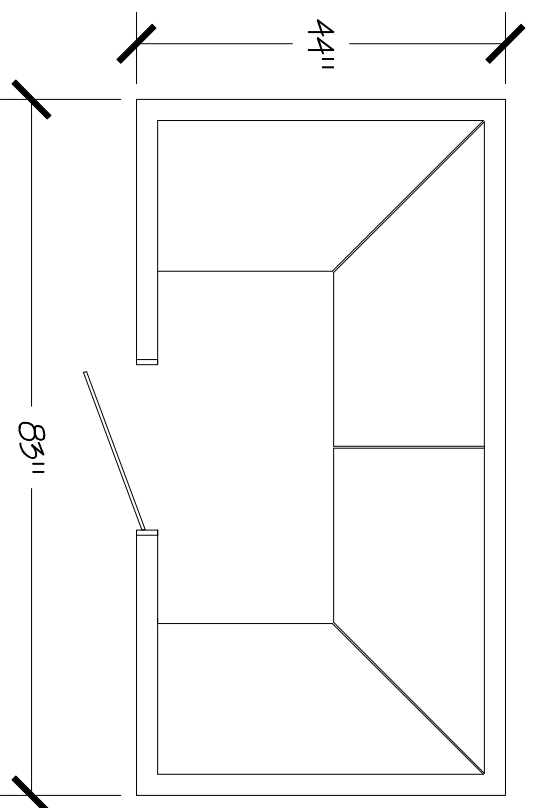

Steam Room

Type 2 Steam Room

SCALE: 1/2" = 1'