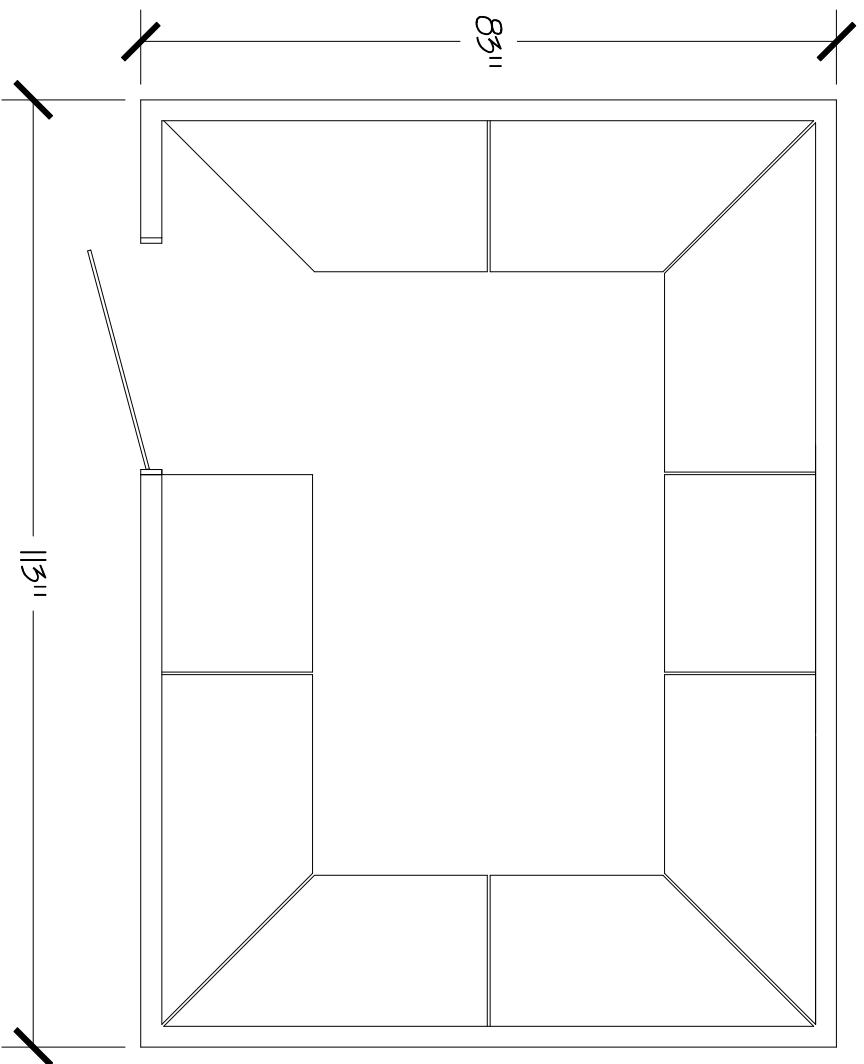

Steam Room

Type 5-2 Steam Room

SCALE: 1/2" = 1'